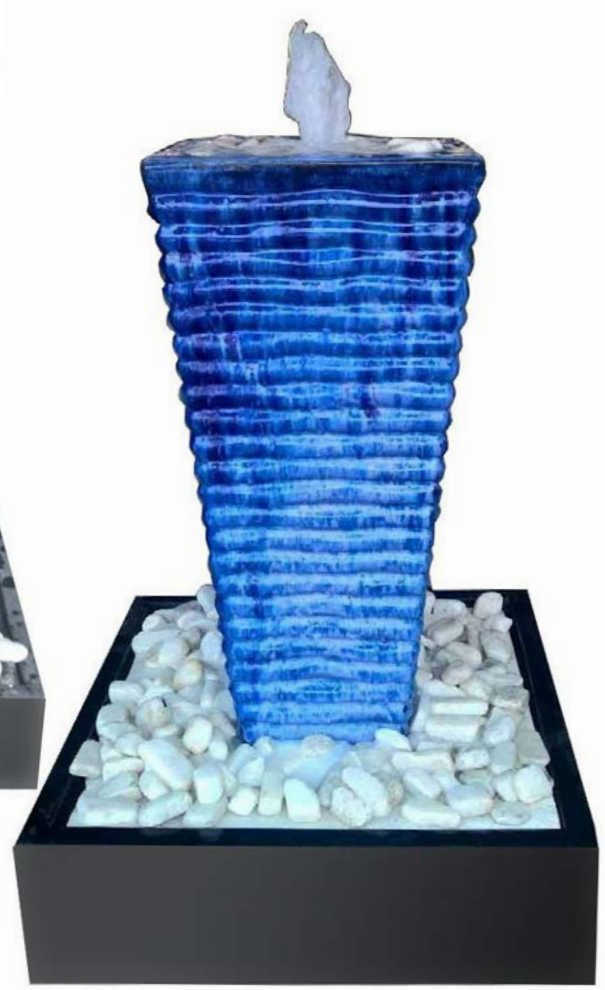

Water Features

D 65cm
 H 76cm

Charcoal
 Bone
 Ironstein

Pool Pot #3
 Water Feature

D 80cm
 H 106cm

Charcoal
 Bone
 Ironstein

Pool Pot #2
 Water Feature

D 57cm
 H 78cm

JB
 JG
 SB
 A

Camilla Jumbo #2
 Water Feature

D 55
H 110

Camilla Jumbo #1
Water Feature

D 79, 65cm
H 169, 100cm

Morella
Water Feature
s/2

Suzi Bowl
& Stand GRC

D 110, 90, 72, 57cm
H 118, 85, 71, 56cm

These water features take just 10 minutes to set up!
You need no tools. Just buy a pump & presto.
We supply all the fittings and pebbles, too.