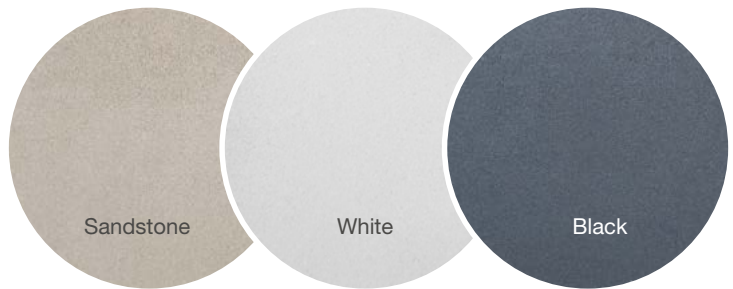

**YOU CAN  
PAINT FEATHER  
WEIGHT YOUR  
OWN COLOUR!**

# Feather Weight

**ALL STYLES  
AVAILABLE IN:**

Sandstone

White

Black

Rectangle Huge s/3  
D 37x110 27x90 18x79cm  
H 39 31 20cm

**18kg  
set**

**15kg  
set**