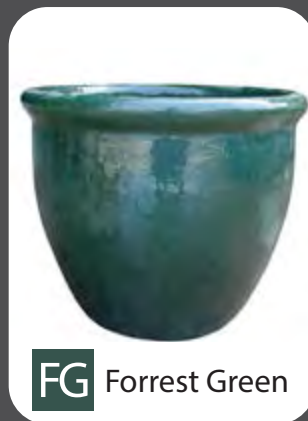

Introducing M.Lennons Range of Vibrant Colours...

JB Juicy Blue

JG Juicy Green

A Antique

SB Shiny Black

MB Matt Black

W White

Available
in 352
range only

CB Cream on Brown

FG Forrest Green

BG Blue on Green

Camilla Jumbo

JB
JG
SB

D 39, 29cm
H 90, 63cm

Camilla Rib s/2

JB
JG
SB
MB
W
A