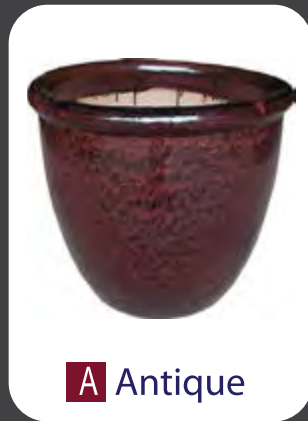

Introducing M.Lennons Range of Vibrant Colours...

JB Juicy Blue

JG Juicy Green

A Antique

SB Shiny Black

MB Matt Black

W White

Available
in 352
range only

CB Cream on Brown

FG Forrest Green

BG Blue on Green

Camilla Jumbo

JB
JG
SB

D 39, 29cm
H 90, 63cm

Camilla Rib s/2

JB
JG
SB
MB
W
A