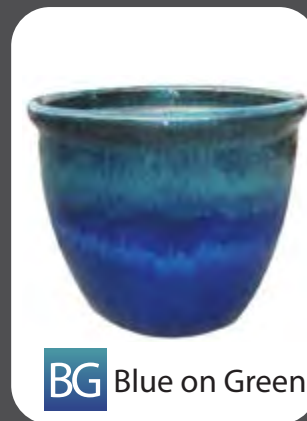

Introducing M.Lennons Range of Vibrant Colours...

JB Juicy Blue

JG Juicy Green

A Antique

SB Shiny Black

MB Matt Black

W White

Available
in 352
range only

CB Cream on Brown

FG Forrest Green

BG Blue on Green

Camilla Jumbo

JB
JG
SB

D 39, 29cm
H 90, 63cm

Camilla Rib s/2

JB
JG
SB
MB
W
A